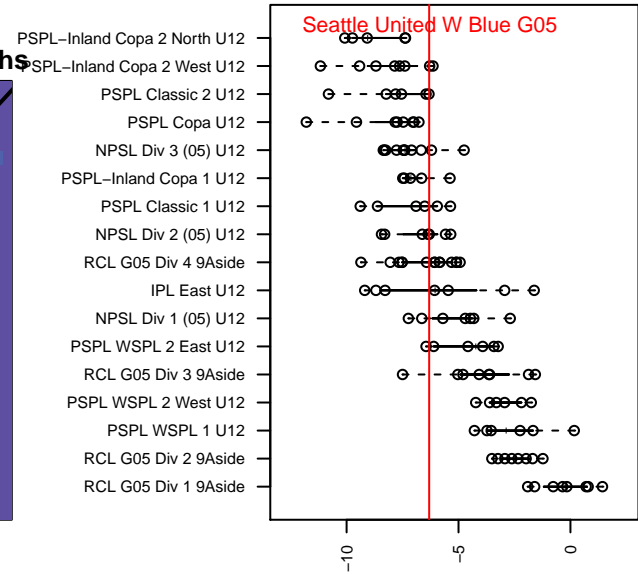

Seattle United W Blue G05

Seattle United Regional
 Seattle, WA
 G05 total strength=567
 attack=0.61 defense=0.33
 fall league = NPSL Div 2 (05) U12
 spr league = Spr NPSL (05) Div 2 U12

alt names used:
 Seattle United West G05 Blue
 Seattle United West G05 Blue
 Seattle United West G05 Blue
 SU West G05 Blue
 Seattle United West G05 Blue
 Seattle United West G05 Blue

Venues played:
 2016 Skagit Firecracker Silver U12
 2016 Seattle United Cup GU12
 2016 River Jam Samba U12
 2016 NPSL Division 2 (05) U12
 2016 Founders Cup G05 Div A
 2016 Spr NPSL (05) Division 2 U12

**attack and defense variance (black dot)
relative to other teams
and top 10 in region**

**attack and defense rating
relative to others at age
and all opponents in last 13 months**

Performance relative to 13 month average