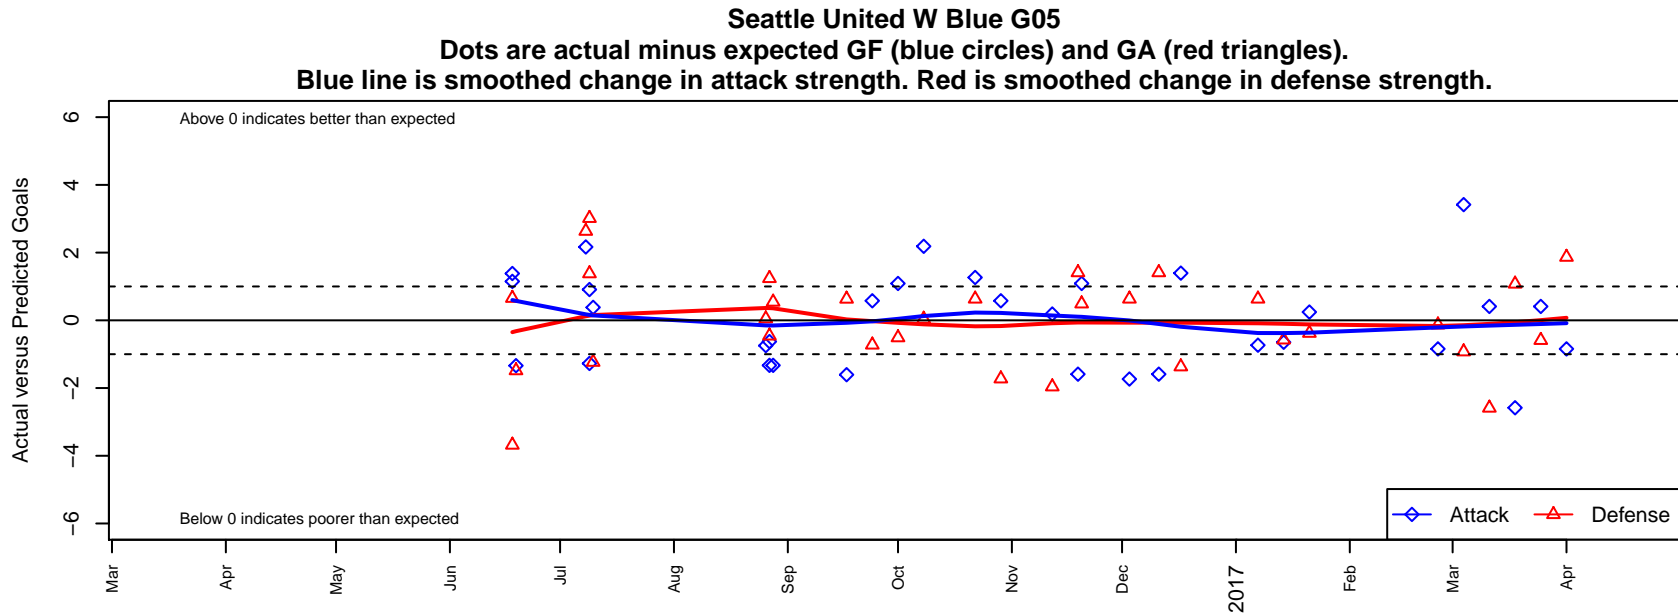

Seattle United W Blue G05

Seattle United Regional
 Seattle, WA
 G05 total strength=567
 attack=0.61 defense=0.33
 fall league = NPSL Div 2 (05) U12
 spr league = Spr NPSL (05) Div 2 U12

alt names used:
 Seattle United West G05 Blue
 Seattle United West G05 Blue
 Seattle United West G05 Blue
 SU West G05 Blue
 Seattle United West G05 Blue
 Seattle United West G05 Blue

**attack and defense variance (black dot)
relative to other teams
and top 10 in region**

**attack and defense rating
relative to others at age
and all opponents in last 13 months**

Performance relative to 13 month average